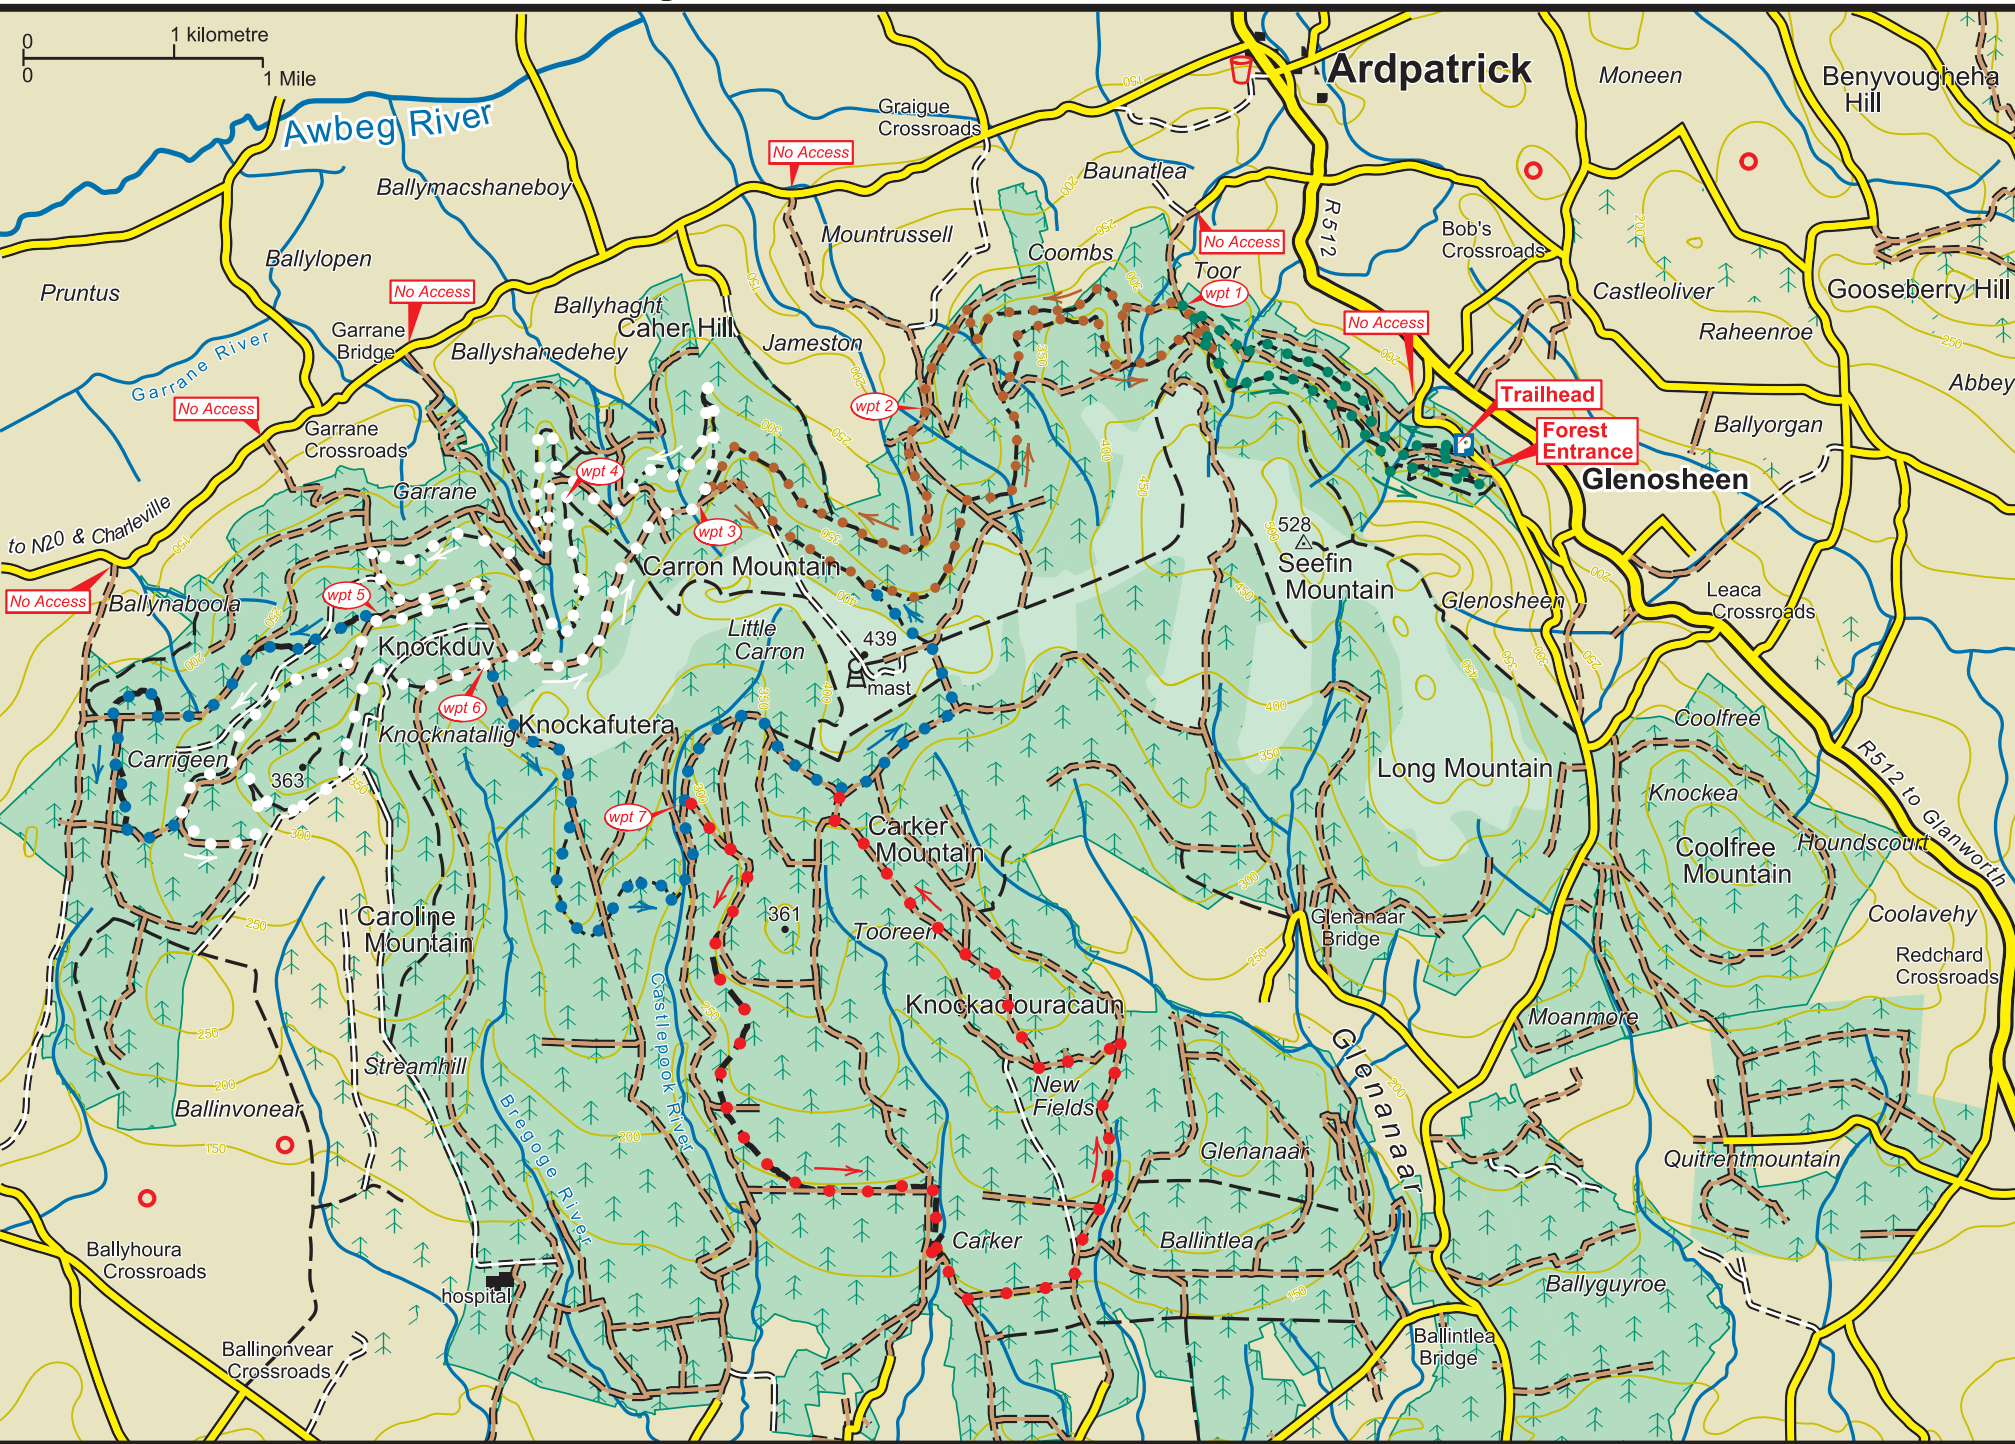

# Ballyhoura Mountain Bike Trails

	Main Road		Car Park		<b>Greenwood Loop</b>		<b>Streamhill Loop</b>
	Minor Road		Parking Spot		<b>Mountrussell Loop</b>		<b>Castlepool Loop</b>
	Forest Road		Heritage Site		<b>Garrane Loop</b>		<i>Direction of Travel</i>
	Singletrail Path		Picnic Area				
	Path		Refreshments				
	Viewpoint		Conifer Forest				
			Special Area of Conservation				

The representation on the map of roads, tracks and paths outside Coillte property should not be interpreted as conferring a right of way.